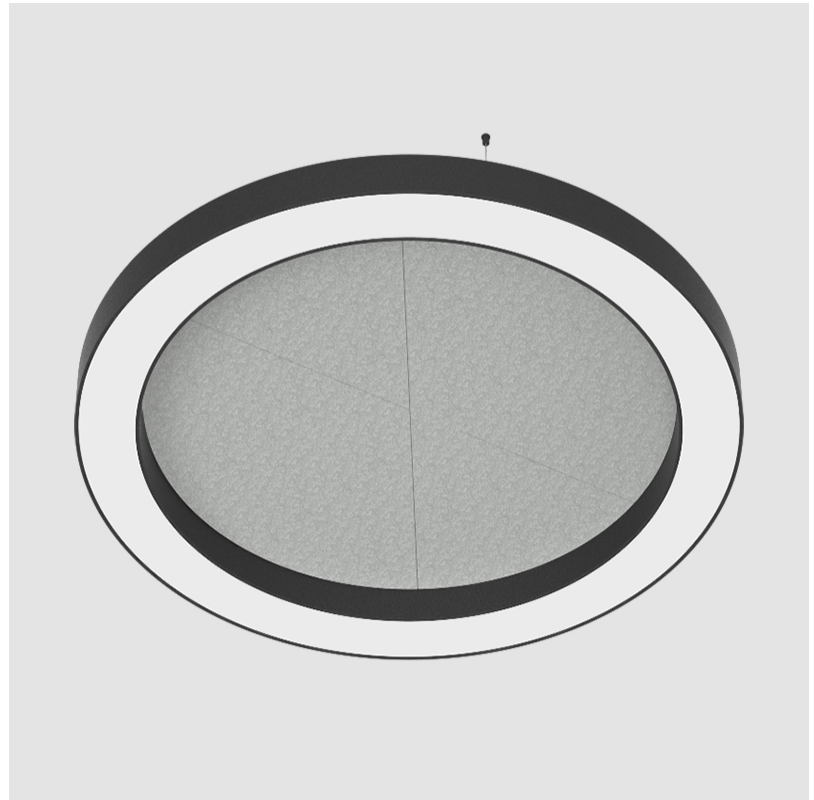

GENERAL

Series: Glorious Acoustic
Brand: Prolicht
Division: Architectural
Mounting Type: Suspension
Mounting Location: Ceiling
Subcategory: Acoustic

PHYSICAL

Shape: Round
Diameter (mm): 1550
Diameter (in): 61
Width (mm): 120
Width (in): 4 3/4
Light Distribution: Direct
Diffuser: [PMMA - Opal / Micro-Prism](#)
Fixture Finish: [SSR / BKV / CWI / CRY / HAB / UFT / ITA / RUA / FTG / MYG / LOD / PUS / FRO / FUP / KIA / POP / BLS / SPG / MEY / GOH / GUM / CHC / COM / ABZ / JAG / OBR / MOS / ROR](#)
Accent Finish: [ANC / ASH / BNA / BTC / BZE / CEL / EGG / EVG / FOG / FOS / FST / FUA / IRI / IRO / KHA / LIC / LIM / MER / MSN / MUS / ONX / PEA / PLU / POL / PPY / RAY / ROY / RST / STE / SWD / TAN / TAU](#)
Fixture Material: Aluminum
Cable Details: [2 000mm / 78 3/4" or 6 000mm / 236 1/4" Transparent Cable](#)

ELECTRICAL

Lamp Type: LED (Zhaga Standard)
Input Wattage (W): 110
Total Output Wattage (W): 100
Dimming: [Non-Dimmable](#)
Driver Included: Yes
Driver Location: Integrated
Driver Type: Constant Current - Universal
Driver Class: Class 2
Input Voltage (V): 120 - 277

LED

[Color Temperature (°K): 2700 / 3000 / 3500 / 4000](#)
Max. Delivered Lumen (lm): Max 12515
Nominal Lumen (lm): Max 16105
CRI: >90 CRI
Lamp Life (hrs): 50000

OPTICAL

RATINGS AND CERTIFICATIONS

Certified By: CSA Certified to UL and CSA Standards
IP rating: IP20