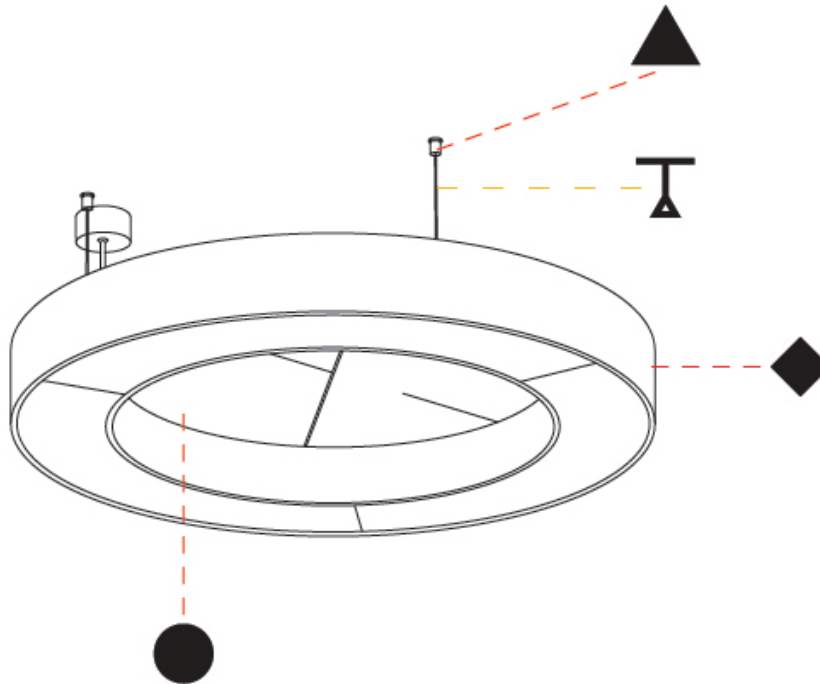

GLORIOUS ACOUSTIC SUSPENSION

A300724-

PROJECT

TYPE

SPECIFIER

QUANTITY

DATE

A