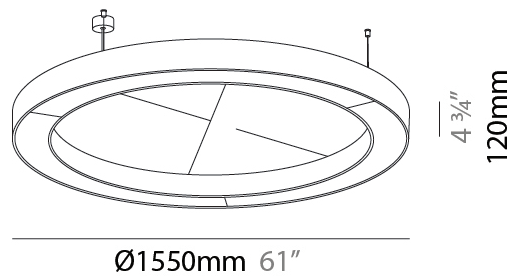

GENERAL

Series: Glorious Acoustic
Brand: Prolicht
Division: Architectural
Mounting Type: Suspension
Mounting Location: Ceiling
Subcategory: Acoustic

PHYSICAL

Shape: Round
Diameter (mm): 1550
Diameter (in): 61
Width (mm): 120
Width (in): 4 3/4
Light Distribution: Direct
Diffuser: [PMMA - Opal / Micro-Prism](#)
Fixture Finish: [SSR / BKV / CWI / CRY / HAB / UFT / ITA / RUA / FTG / MYG / LOD / PUS / FRO / FUP / KIA / POP / BLS / SPG / MEY / GOH / GUM / CHC / COM / ABZ / JAG / OBR / MOS / ROR](#)
Accent Finish: [ANC / ASH / BNA / BTC / BZE / CEL / EGG / EVG / FOG / FOS / FST / FUA / IRI / IRO / KHA / LIC / LIM / MER / MSN / MUS / ONX / PEA / PLU / POL / PPY / RAY / ROY / RST / STE / SWD / TAN / TAU](#)
Fixture Material: Aluminum
Cable Details: [2 000mm / 78 3/4" or 6 000mm / 236 1/4" Transparent Cable](#)

ELECTRICAL

Lamp Type: LED (Zhaga Standard)
Input Wattage (W): 110
Total Output Wattage (W): 100
Dimming: [Non-Dimmable](#)
Driver Included: Yes
Driver Location: Integrated
Driver Type: Constant Current - Universal
Driver Class: Class 2
Input Voltage (V): 120 - 277

LED

[Color Temperature (°K): 2700 / 3000 / 3500 / 4000](#)
Max. Delivered Lumen (lm): Max 12515
Nominal Lumen (lm): Max 16105
CRI: >90 CRI
Lamp Life (hrs): 50000

OPTICAL

RATINGS AND CERTIFICATIONS

Certified By: CSA Certified to UL and CSA Standards
IP rating: IP20